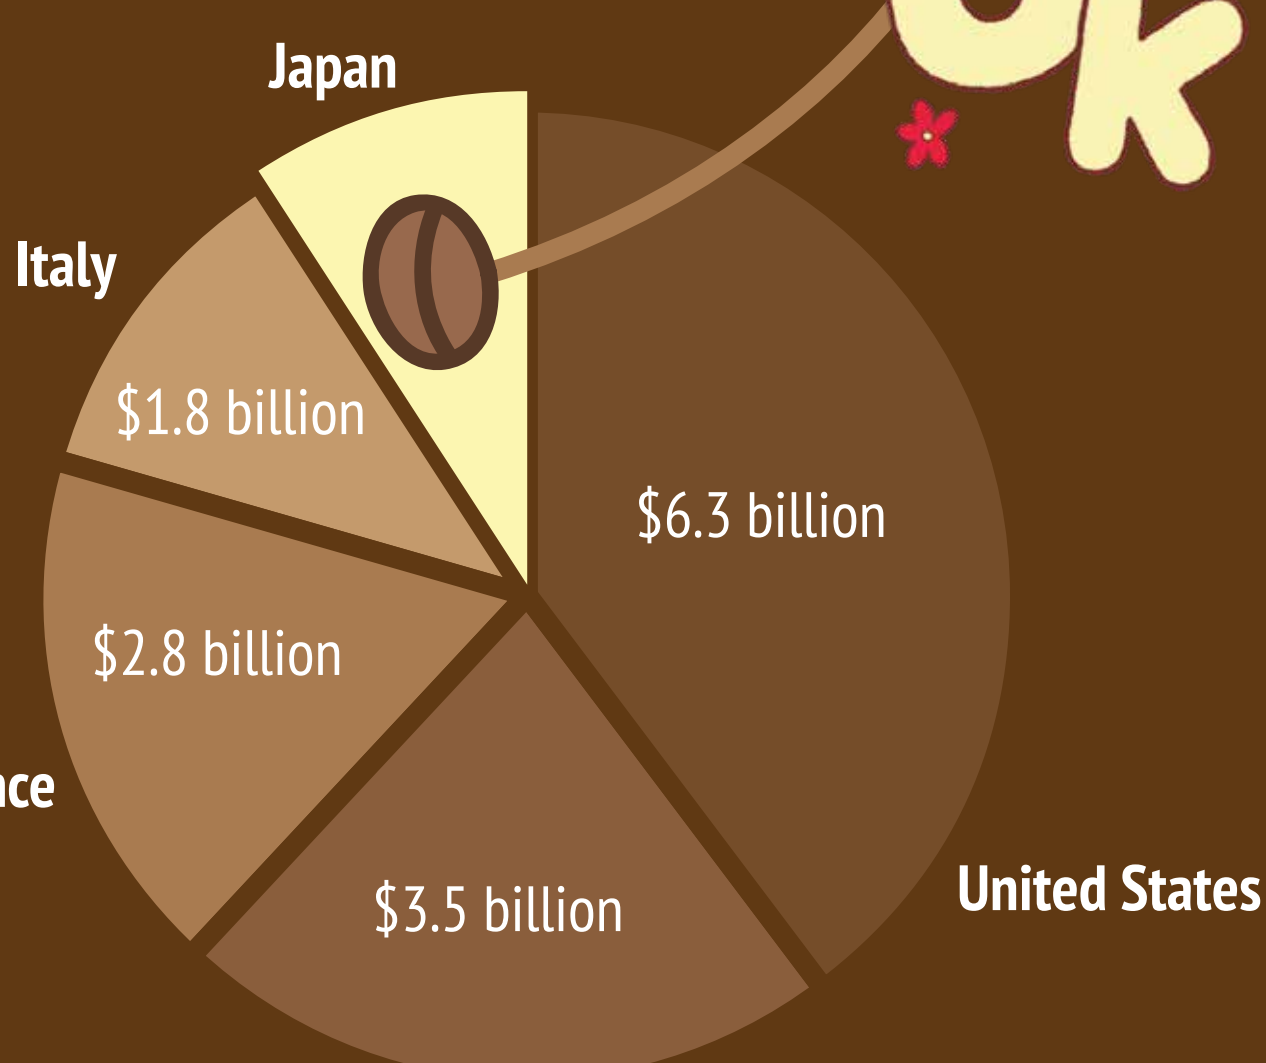

Countries total dollar of coffee imports in 2017 -

Japanese men on average about 9.5 cups of coffee a week! 2

Japanese women on average about 8 cups of coffee a week! 1.5 less then men! 2

1. <http://www.worldstopexports.com/coffee-imports-by-country/>
2. <http://coffee.ajca.or.jp/wp-content/uploads/2012/07/coffee_market_in_japan.pdf> **
3. <https://www.tofugu.com/japan/japanese-coffee/> **
4. <https://boutiquejapan.com/coffee-in-japan/>
5. <https://japantoday.com/category/features/opinions/japans-coffee-culture>
6. <http://www.cafedecolombia.com/bb-fnc-en/index.php/comments/how_coffee_culture_has_evolved_in_asia/> **
7. <http://www.gourmetcoffeelovers.com/coffee-prices-2011-the-rising-price-of-coffee/>
8. <https://www.thoughtco.com/climbing-facts-about-mount-fuji-755935>