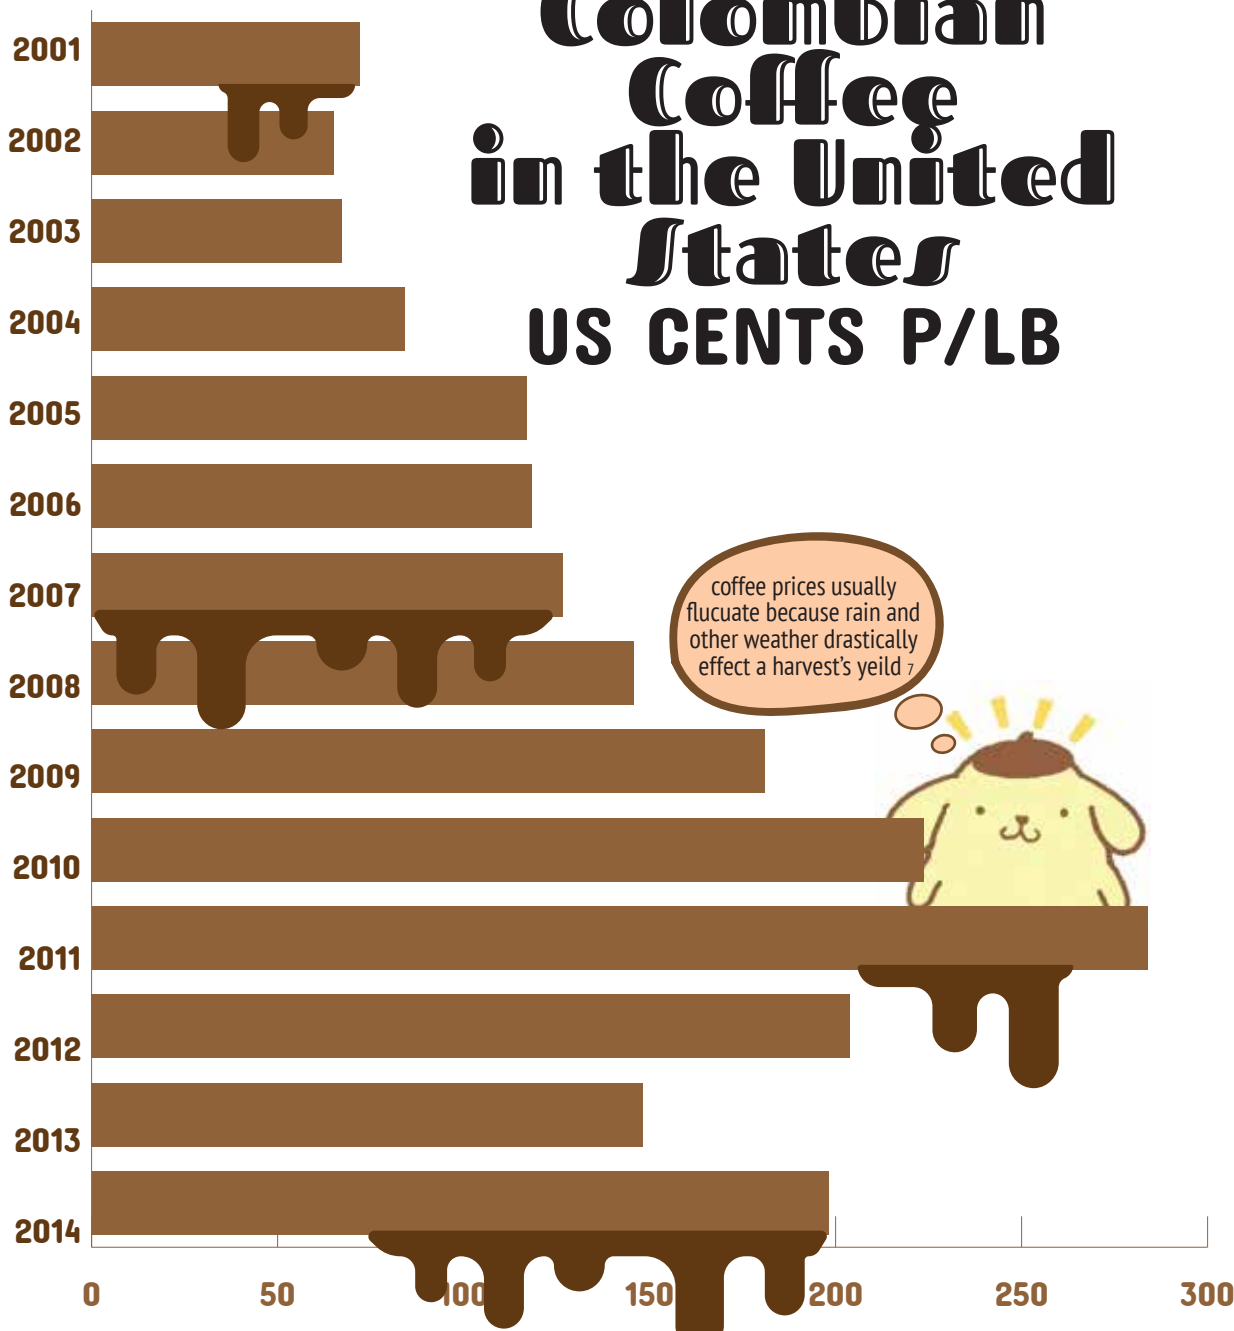

Cost of Colombian Coffee in the United States

US CENTS P/LB

coffee prices usually fluctuate because rain and other weather drastically effect a harvest's yeild 7