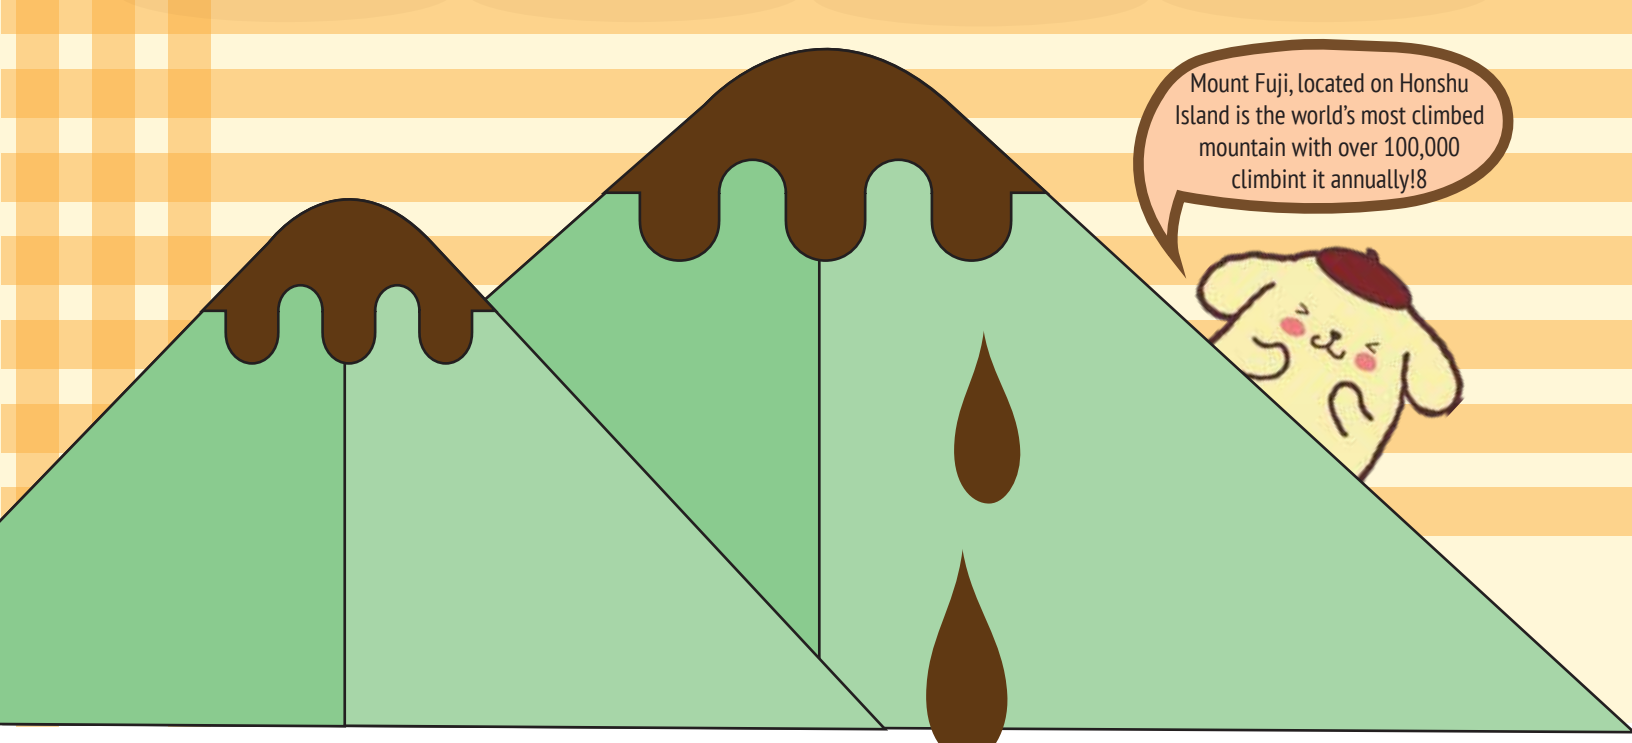

POMPOMPURIN

x

Pompompurin is here to tell you all about the history of Japan and Colombia...with coffee!

COFFEE FACTS -

The first "coffee shop" in Japan was called Kahiicakan. The son of a Taiwanese Secretary for the Japanese Foreign Ministry, Tei Eikei opened the shop in 1888. Since coffee was still new to Japan, the shop went bankrupt in 5 years. 3

save your money with this one!

COST OF COFFEE PER BAG -

Mount Fuji, located on Honshu Island is the world's most climbed mountain with over 100,000 climbint it annually!8